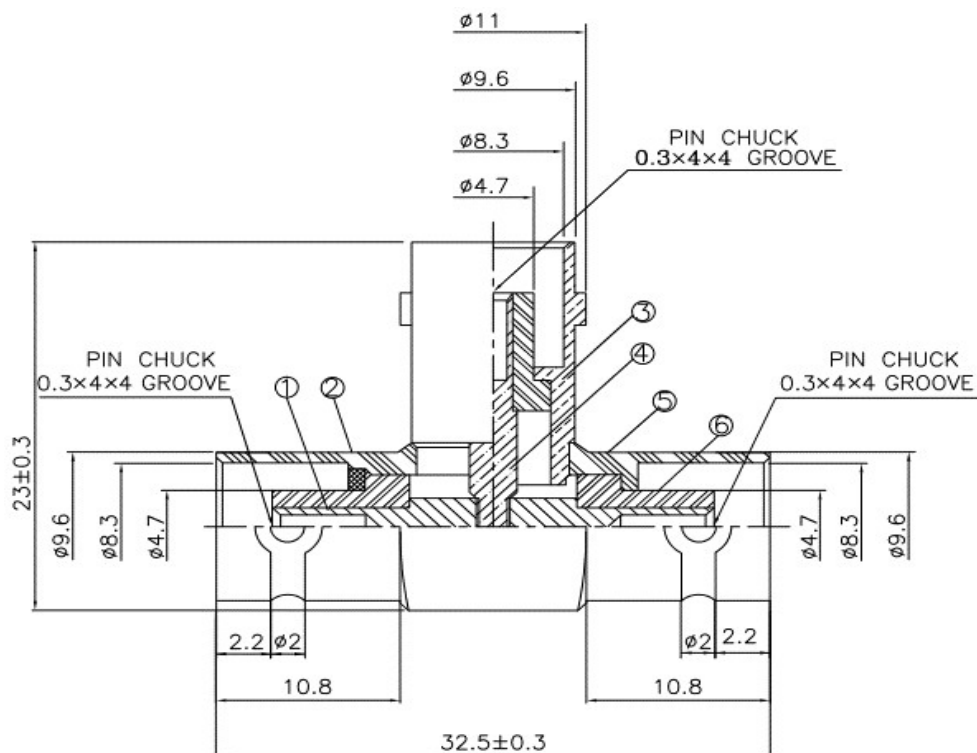

# B-153 BNC T-Kupplung

NO	DESCRIPTION	MATERIAL	Q' TY	FINISH
1	PIN 1	BRASS	1	GOLD
2	WASHER	BRASS	1	NICKEL
3	BODY 1	BRASS	1	NICKEL
4	PIN 2	BRASS	1	GOLD
5	BODY 2	BRASS	1	NICKEL
6	INSULATION	DELTRIN	3	DELTRIN